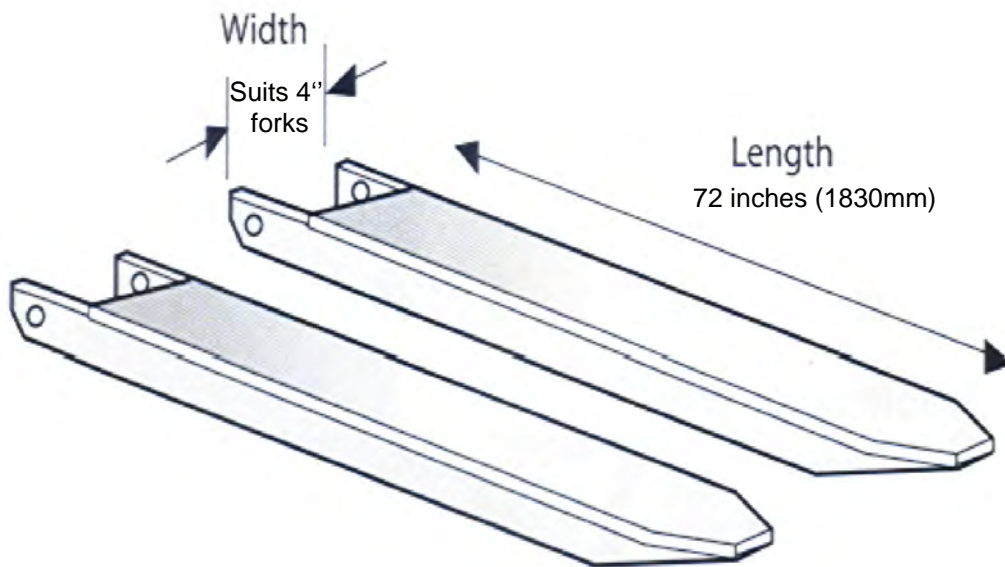

£189.50 / pair

Includes UK mainland delivery on 2/3 day service

For overnight UK mainland delivery add £20.00

Order part ref 101PM1909 or TVH/7063512

[RETURN TO PAGE 2](#)