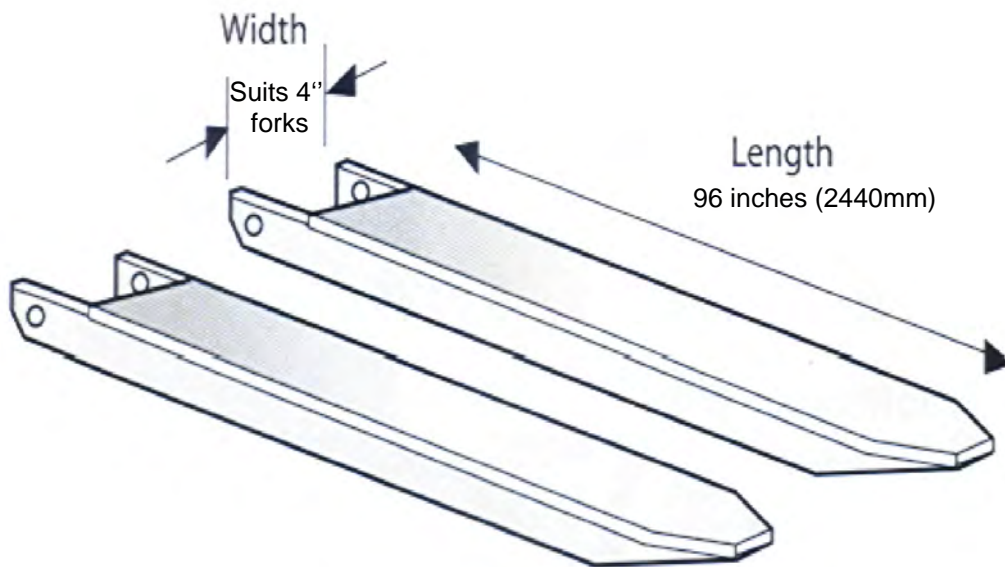

£209 / pair

Includes UK mainland delivery on 2/3 day service

For overnight UK mainland delivery add £20.00

Order part ref 101PM1912 or TVH/7425738

[RETURN TO PAGE 2](#)