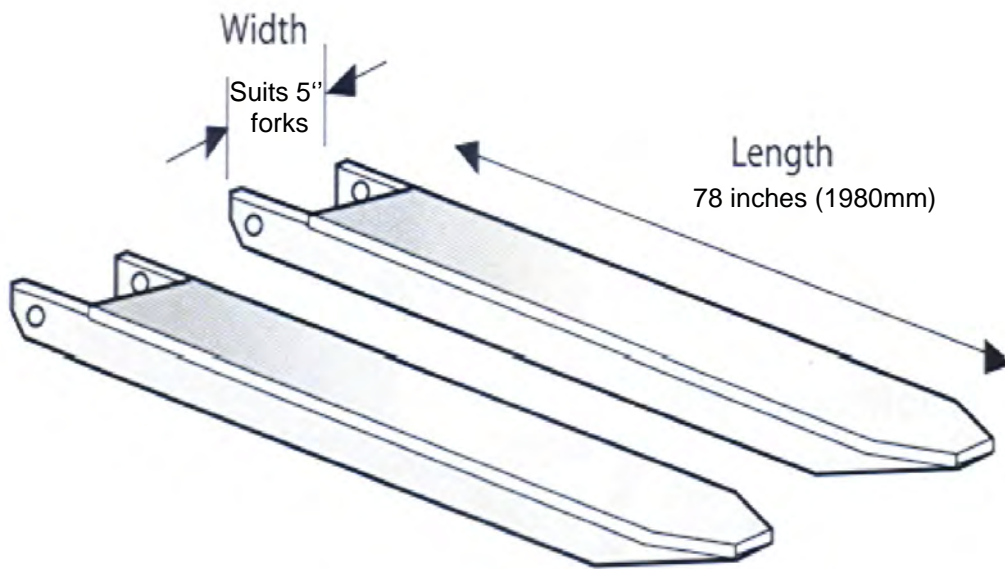

£205 / pair

Includes UK mainland delivery on 2/3 day service

For overnight UK mainland delivery add £20.00

Order part ref 101PM1917 or TVH/7597484

[RETURN TO PAGE 2](#)