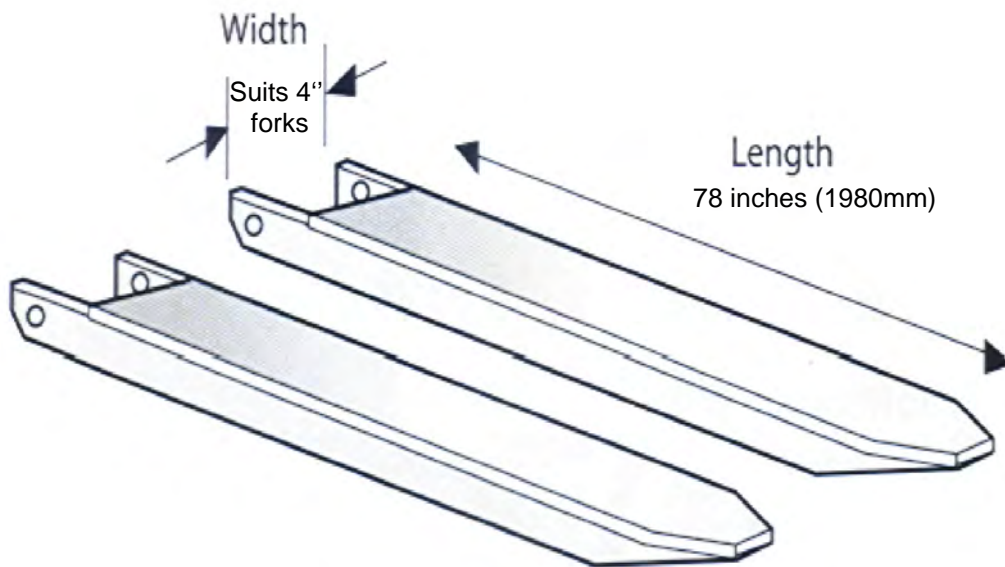

£192.50 / pair

Includes UK mainland delivery on 2/3 day service

For overnight UK mainland delivery add £20.00

Order part ref 101PM1910 or TVH/6989154

[RETURN TO PAGE 2](#)