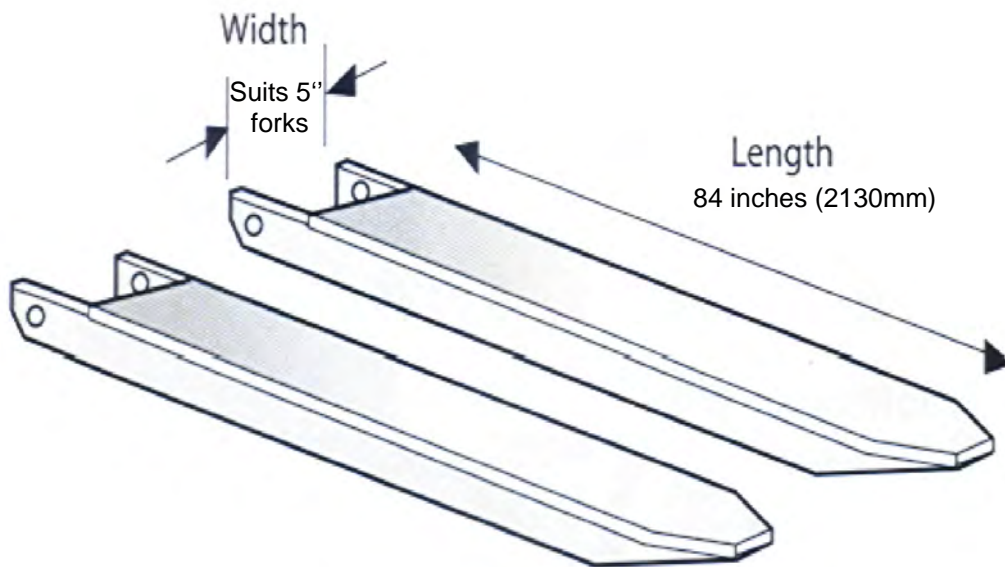

£210 / pair

Includes UK mainland delivery on 2/3 day service

For overnight UK mainland delivery add £20.00

Order part ref 101PM1918 or TVH/7170435

[RETURN TO PAGE 2](#)