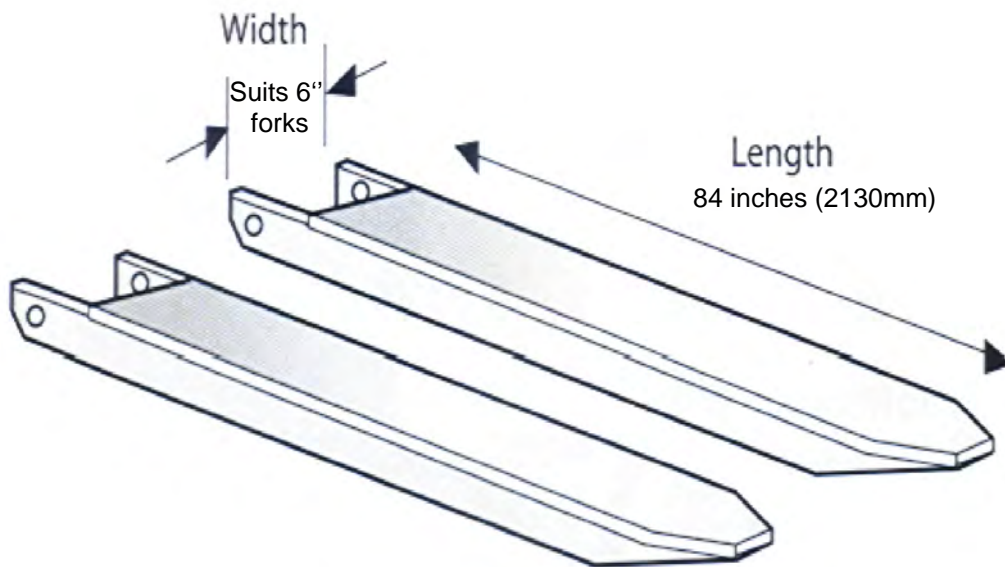

£227.50 / pair

Includes UK mainland delivery on 2/3 day service

For overnight UK mainland delivery add £20.00

Order part ref 101PM1924 or TVH/7149650

[RETURN TO PAGE 2](#)