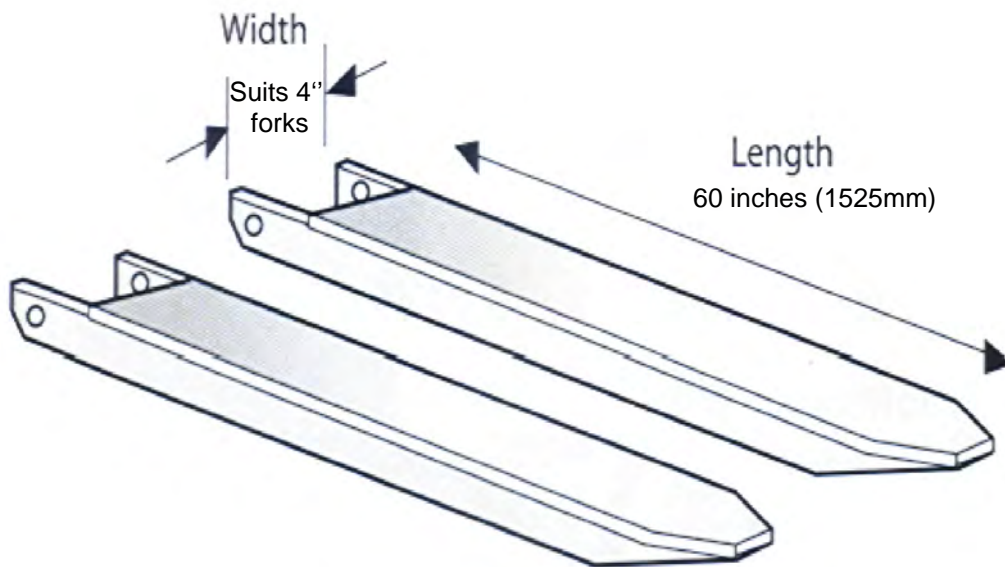

£180.50 / pair

Includes UK mainland delivery on 2/3 day service

For overnight UK mainland delivery add £20.00

Order part ref **101PM1908** or **TVH/6988057**

[RETURN TO PAGE 2](#)