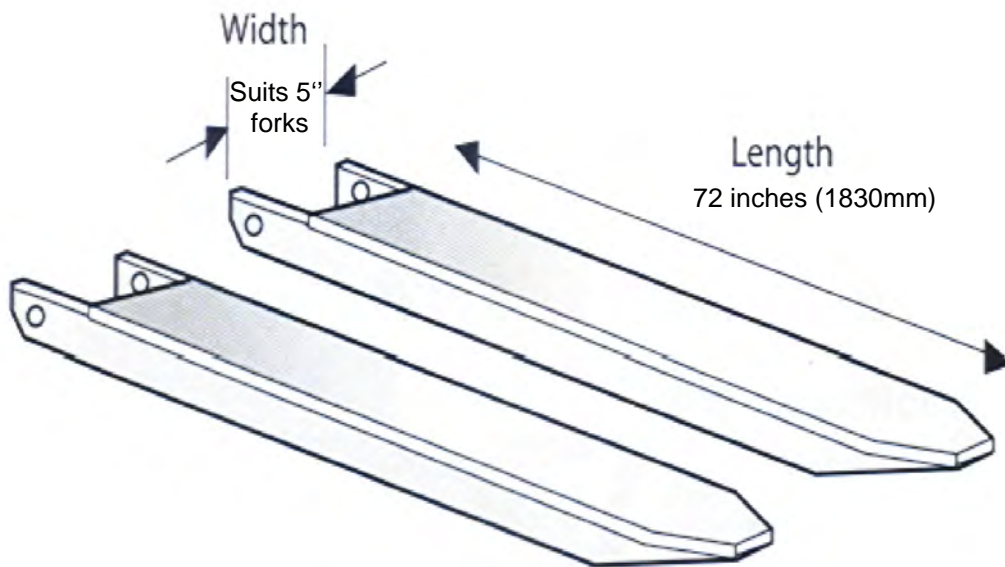

£198 / pair

Includes UK mainland delivery on 2/3 day service

For overnight UK mainland delivery add £20.00

Order part ref 101PM1916 or TVH/7072177

[RETURN TO PAGE 2](#)