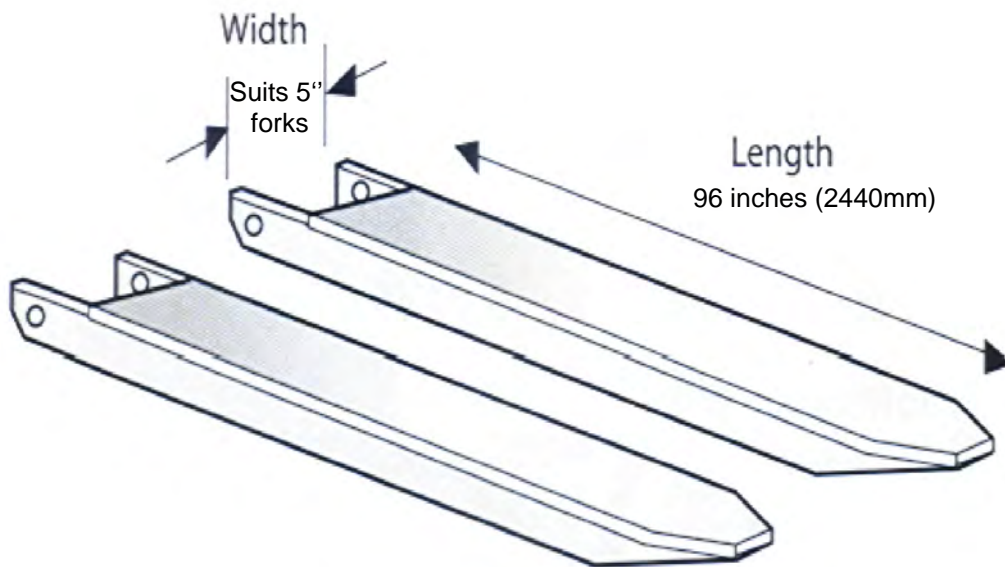

£222 / pair

Includes UK mainland delivery on 2/3 day service

For overnight UK mainland delivery add £20.00

Order part ref **101PM1919** or **TVH/7062138**

[RETURN TO PAGE 2](#)