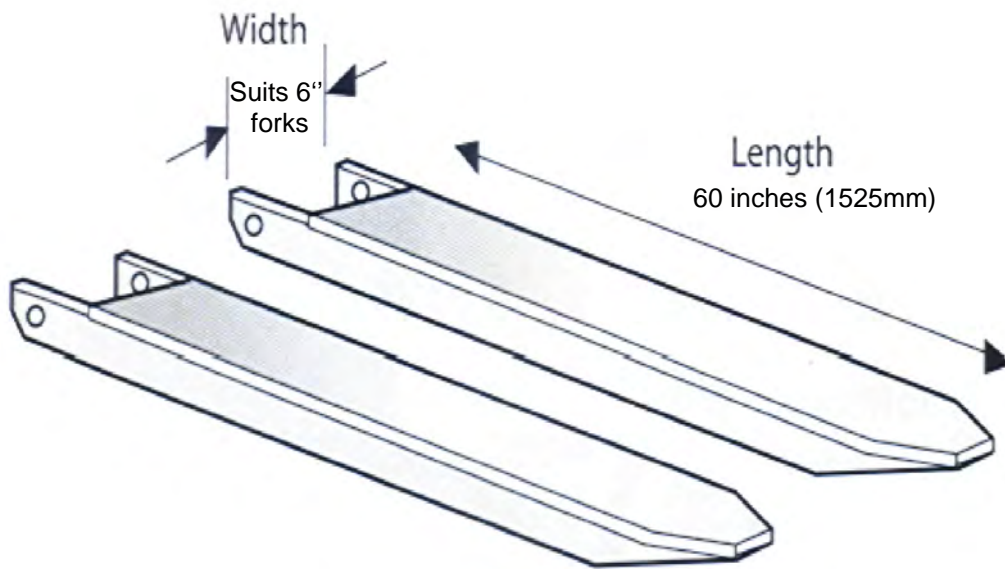

£212 / pair

Includes UK mainland delivery on 2/3 day service

For overnight UK mainland delivery add £20.00

Order part ref 101PM1921 or TVH/6989247

[RETURN TO PAGE 2](#)