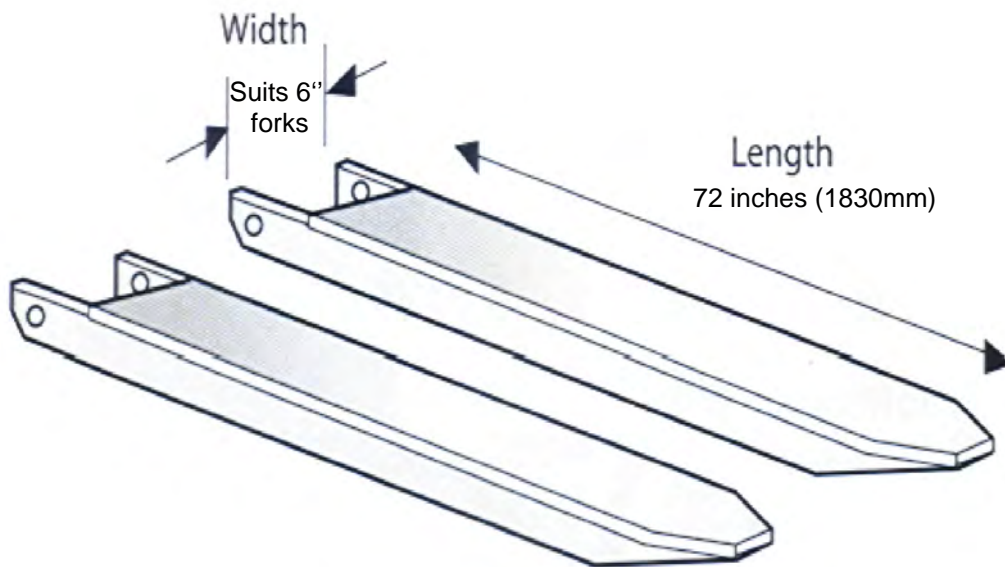

£218 / pair

Includes UK mainland delivery on 2/3 day service

For overnight UK mainland delivery add £20.00

Order part ref 101PM1922 or TVH/4202323

[RETURN TO PAGE 2](#)