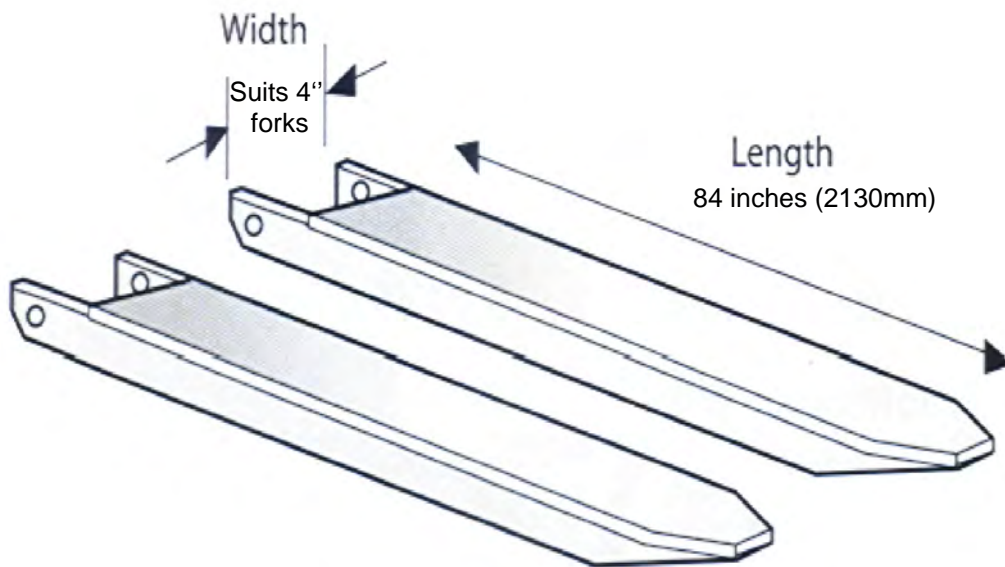

£195.50 / pair

Includes UK mainland delivery on 2/3 day service

For overnight UK mainland delivery add £20.00

Order part ref 101PM1911 or TVH/6903957

[RETURN TO PAGE 2](#)