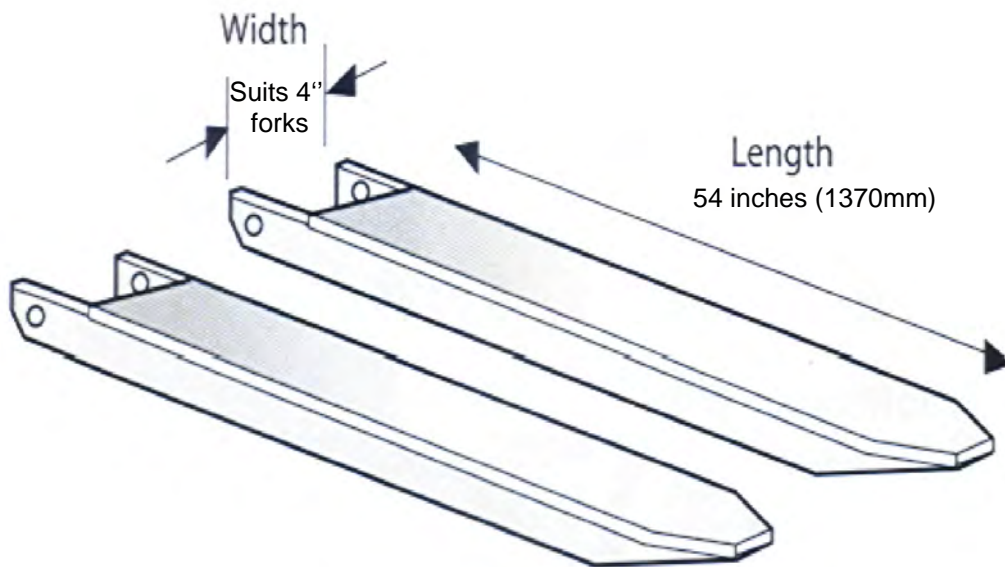

£171 / pair

Includes UK mainland delivery on 2/3 day service

For overnight UK mainland delivery add £20.00

Order part ref **101PM1907** or **TVH/7060983**

[RETURN TO PAGE 2](#)