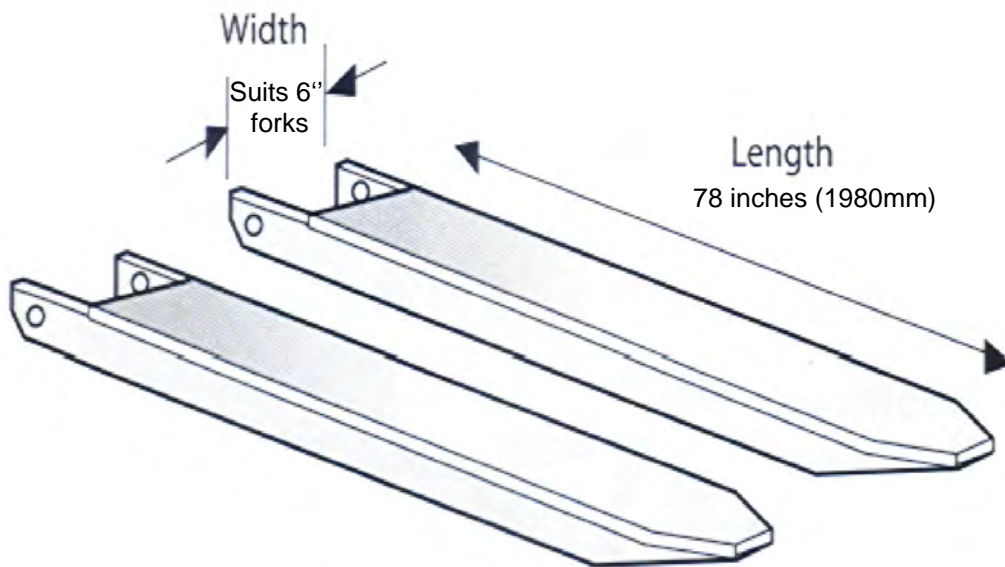

£222 / pair

Includes UK mainland delivery on 2/3 day service

For overnight UK mainland delivery add £20.00

Order part ref 101PM1923 or TVH/7417218

[RETURN TO PAGE 2](#)