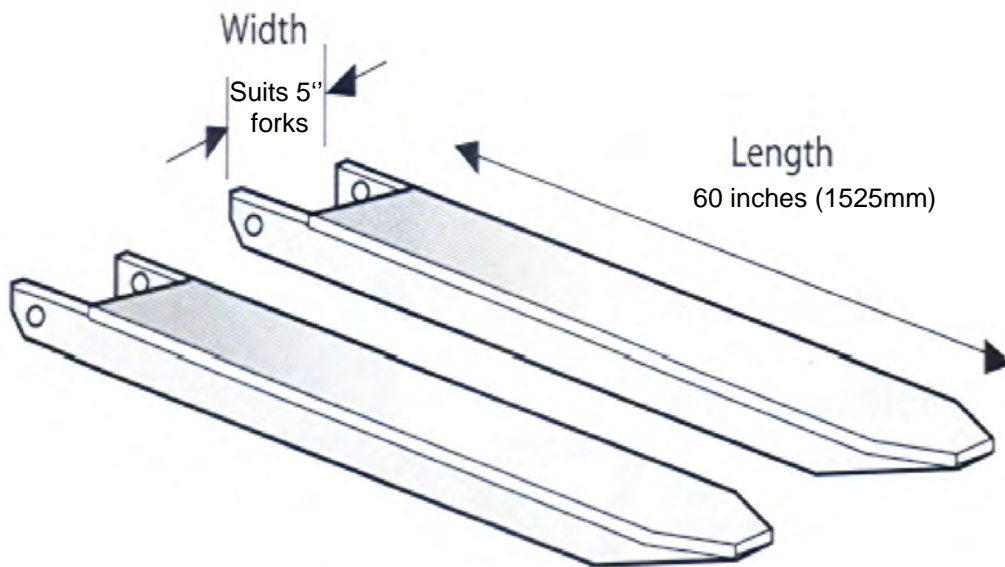

£190 / pair

Includes UK mainland delivery on 2/3 day service

For overnight UK mainland delivery add £20.00

Order part ref 101PM1915 or TVH/5447491

[RETURN TO PAGE 2](#)