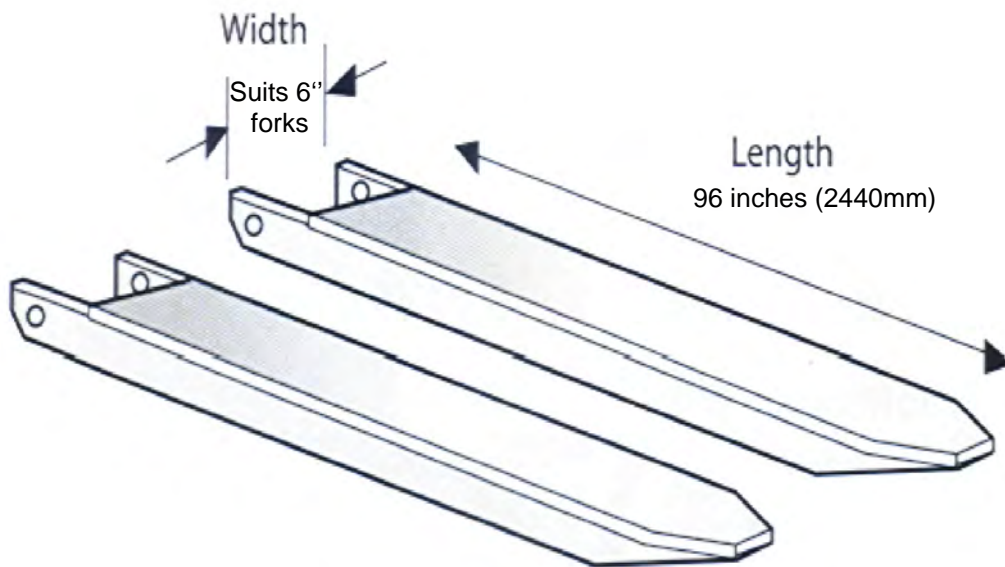

£250 / pair

Includes UK mainland delivery on 2/3 day service

For overnight UK mainland delivery add £20.00

Order part ref 101PM1925 or TVH/7090120

[RETURN TO PAGE 2](#)