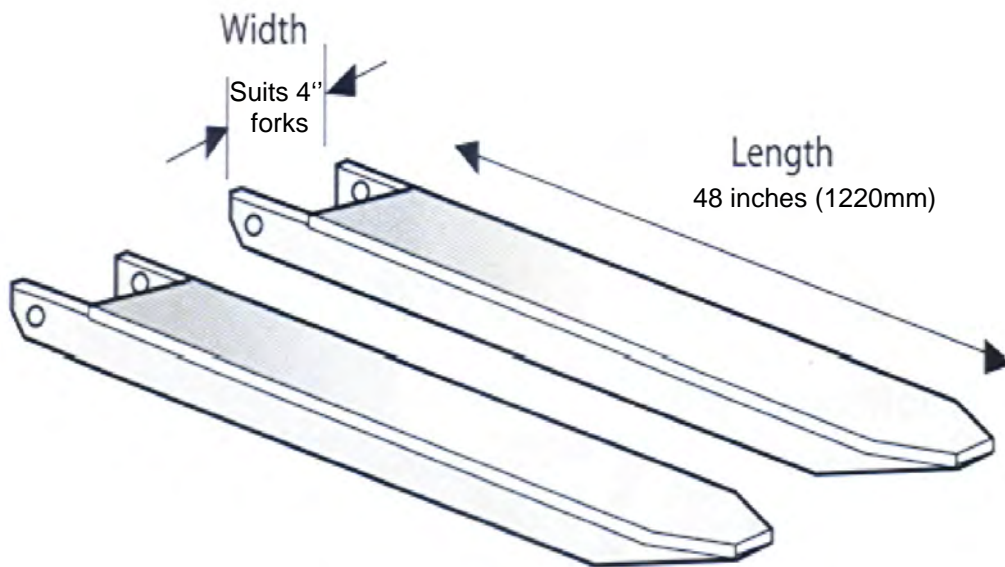

£168 / pair

Includes UK mainland delivery on 2/3 day service

For overnight UK mainland delivery add £20.00

Order part ref **101PM1906** or **TVH/6999190**

[RETURN TO PAGE 2](#)